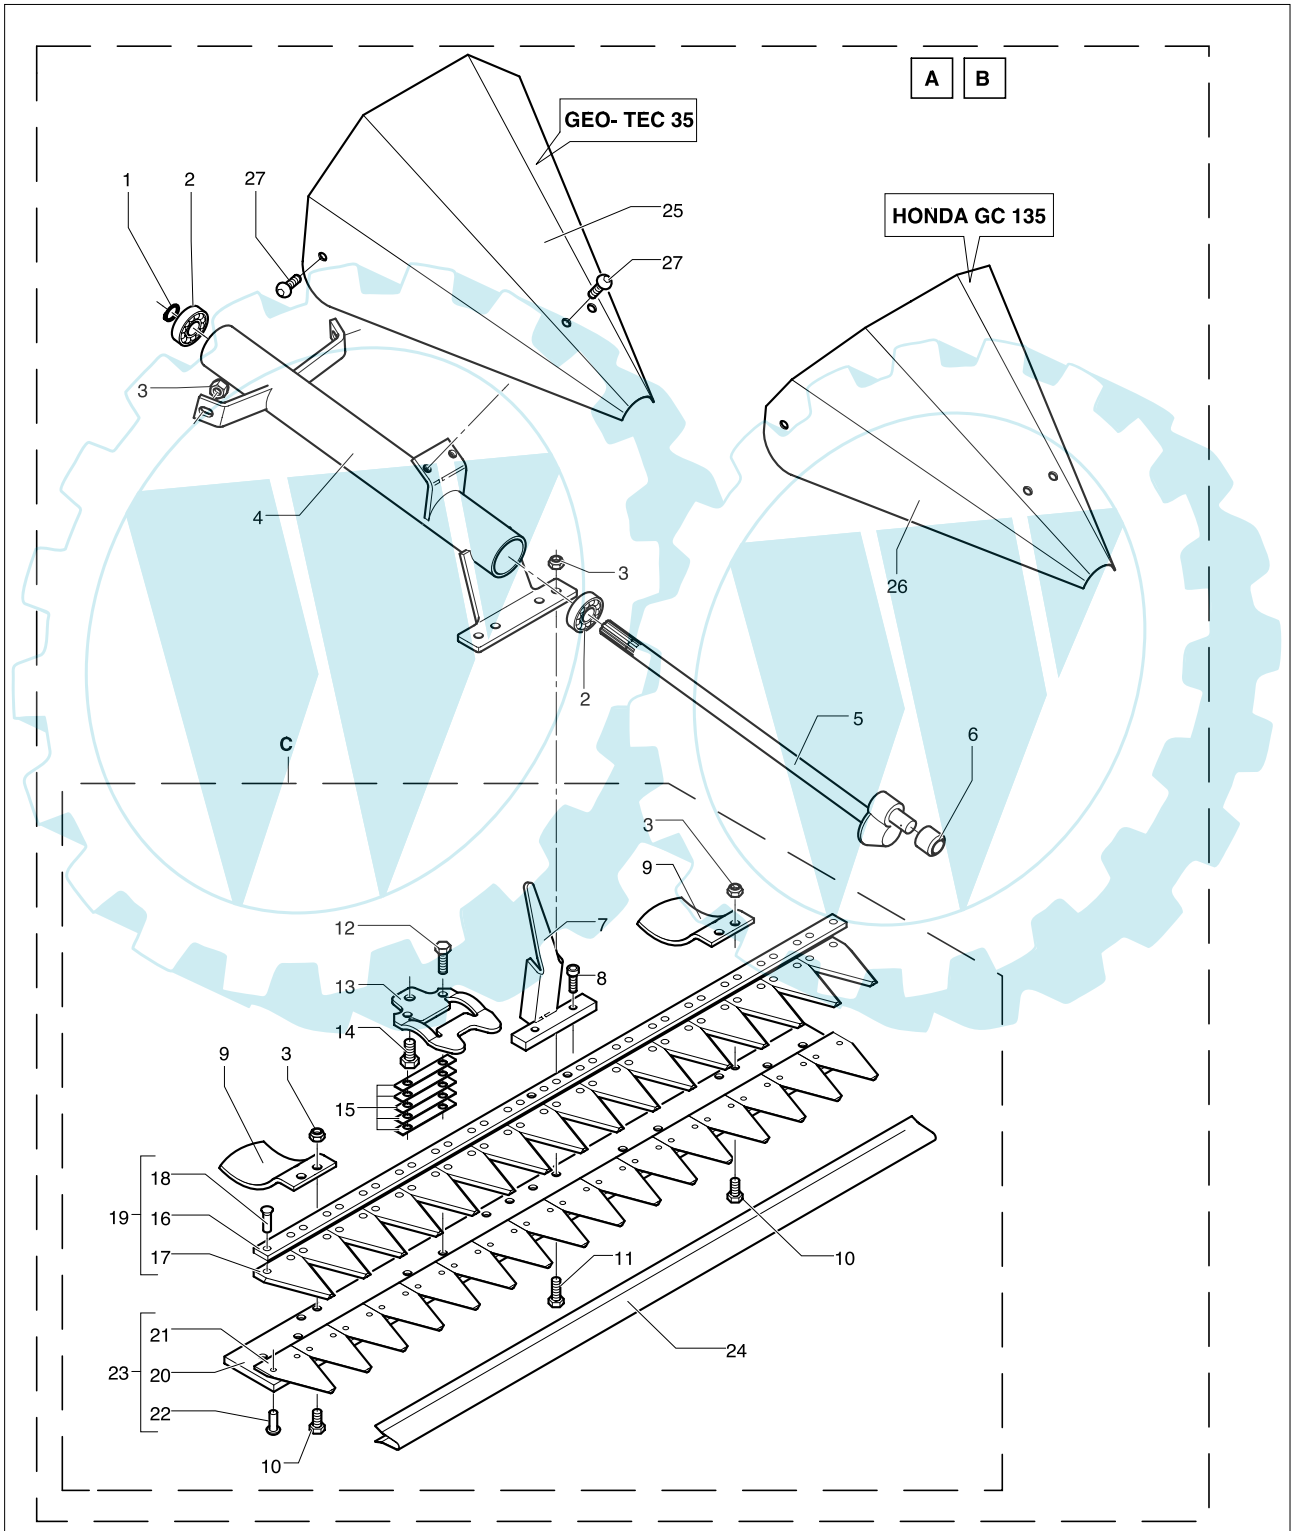

Electrolux

ELECTROLUX OUTDOOR PRODUCTS

brand	MEP

date	JAN/02	SHEET 3/4

Model
PONY-GRUPPO,LAMA

Product number

The Electrolux Group. The world's No.1 choice.

Ihr Ersatzteilspezialist im Internet